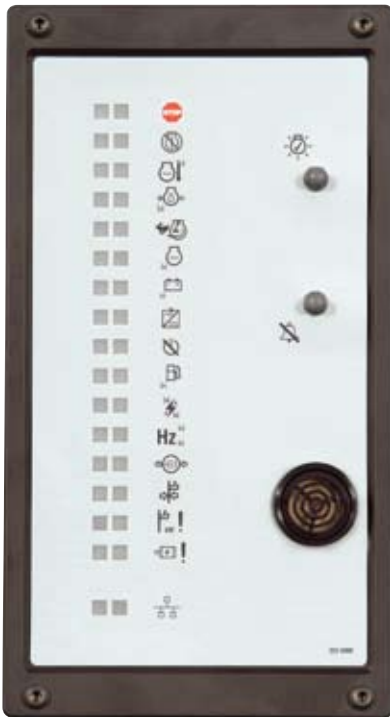

Exclusively from your Caterpillar® dealer

ANNUNCIATOR

The PowerWizard Annunciator is a 16-channel display unit for remotely indicating the status of a generating set fitted with the PowerWizard 2.0 panel. The annunciator communicates with the PowerWizard 2.0 panel via the accessory J1939 data link and can be mounted up to 240 metres away from the generating set.

Each channel on the annunciator has two LED's and can be individually configured to read status and alarm signals from the PowerWizard 2.0 panel using the Electronic Service Tool. An additional pair of LED's displays status indication of the J1939 data link.

The annunciator includes an audible alarm, an alarm acknowledge pushbutton and a lamp test pushbutton.

Annunciator Dimensions

A mm (in)	B mm (in)	C mm (in)
158 (6.22)	130 (5.12)	288 (11.34)